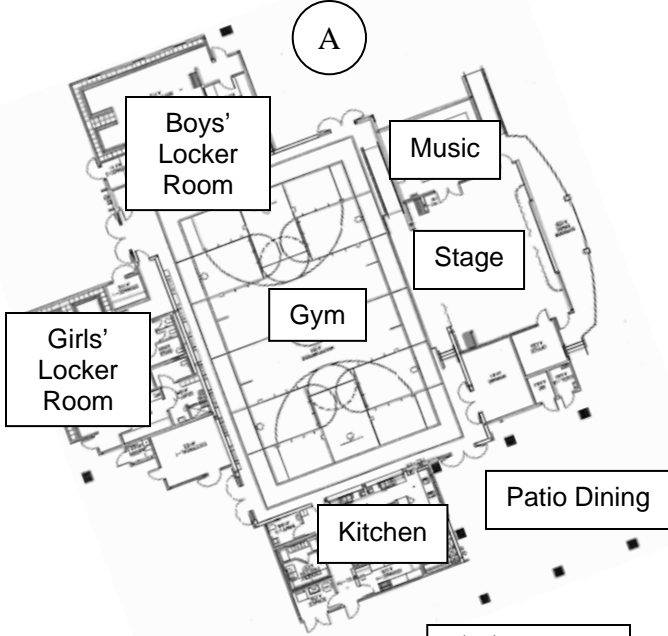

Don Callejon School Campus 4176 Lick Mill Blvd, Santa Clara

Emergency Evacuation
Gathering Area

Upper
Play
Structure

A

Primary
Play
Structure

D

6th-8th Bathrooms

B 1st
Floor

C

B 2nd
Floor

As of August 18, 2007