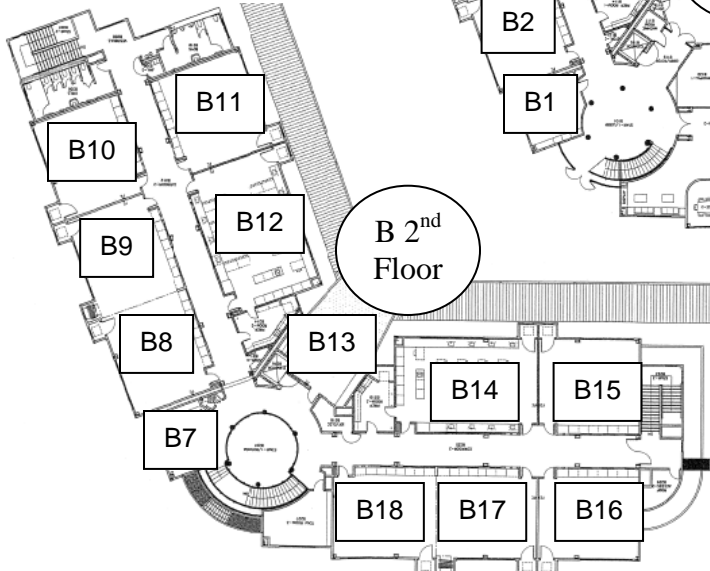

Don Callejon School Campus 4176 Lick Mill Blvd, Santa Clara

Emergency Evacuation
Gathering Area

Upper
Play
Structure

A

Primary
Play
Structure

D

6th-8th Bathrooms

B 1st
Floor

C

B 2nd
Floor

As of August 18, 2007