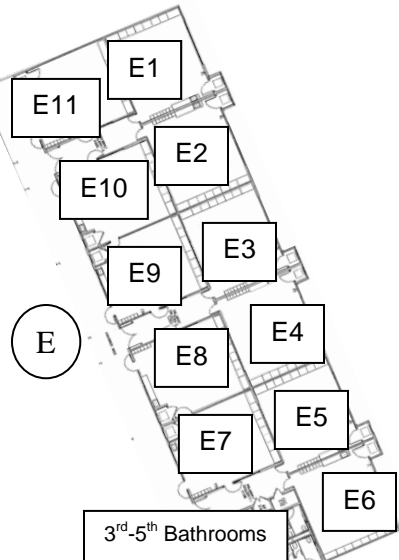

Don Callejon School Campus 4176 Lick Mill Blvd, Santa Clara

Emergency Evacuation
Gathering Area

Upper
Play
Structure

A

Primary
Play
Structure

D

6th-8th Bathrooms

B 1st
Floor

C

B 2nd
Floor

As of August 18, 2007