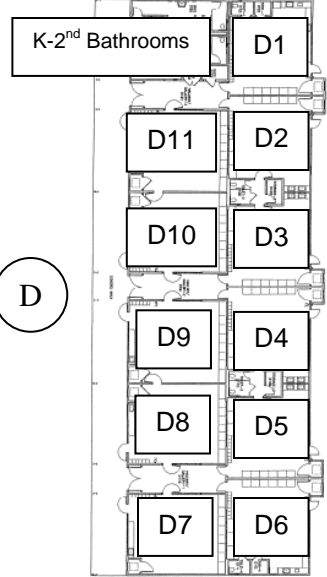

Don Callejon School Campus 4176 Lick Mill Blvd, Santa Clara

Emergency Evacuation
Gathering Area

Upper
Play
Structure

A

Primary
Play
Structure

D

6th-8th Bathrooms

B 1st
Floor

C

B 2nd
Floor

As of August 18, 2007