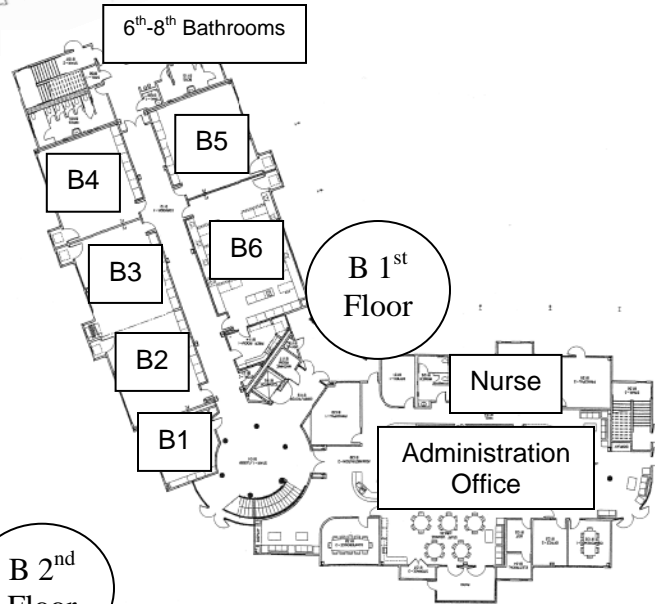

Don Callejon School Campus 4176 Lick Mill Blvd, Santa Clara

Emergency Evacuation
Gathering Area

Upper
Play
Structure

A

Primary
Play
Structure

D

6th-8th Bathrooms

B 1st
Floor

C

B 2nd
Floor

As of August 18, 2007